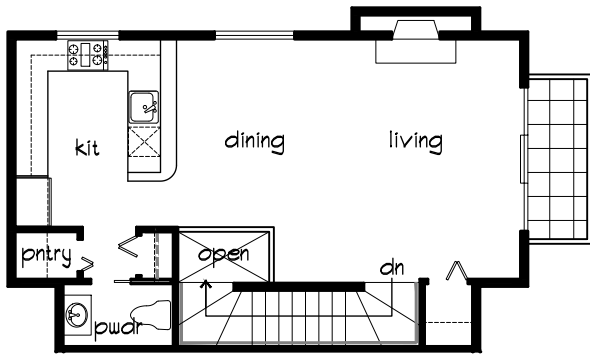

# 38 interlake

t o w n h o m e s

**3rd floor**

**2nd floor**

**1st floor**

**3829b**

approximately: 1632 sf