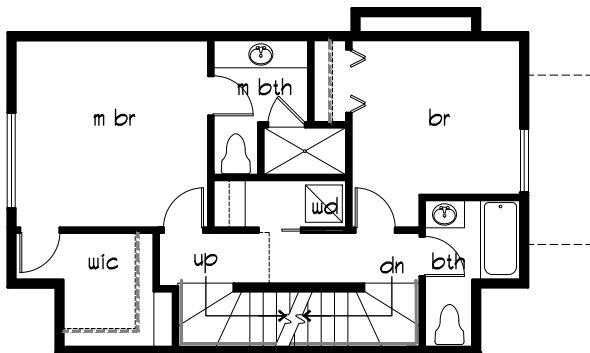

# 38 interlake

t o w n h o m e s

**3rd floor**

**2nd floor**

**1st floor**

**3829b**

approximately: 1632 sf